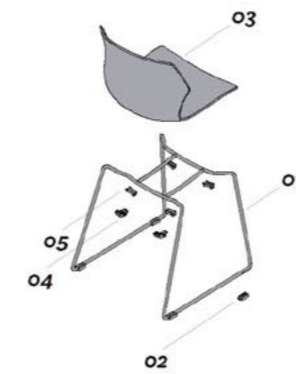

NO-FRILL kit 223/B

4 legs plastic chair with loop armrests / Kunststoffstuhl, 4 FüÙe mit Ringarmlehnen

1. **01. 1x TLF137****
   4 legs frame with loop armrests, without glides.
   Gestell mit 4 FüÙen mit Ringarmlehnen, ohne Gleiter.
2. **02. 4x PDY003ANR**
   Black self-levelling glide. Schwarzer, selbstjustierender Gleiter.
3. **03. 1x MSP049A****
   Shell. Schale.
4. **04. 2x ACY287****
   Rear hook for shell fixing on frame. Mit Clip zur Befestigung der Schale am Gestell.

Options / Optionen

1x ACP428**B
Outer seat cover for 4 legs frame. Abdeckung Schalenunterseite für Gestell mit 4 FüÙen.

4x VTM0513BPCNR
HILO screw tip Ø 10,5 truss head 5x13mm, black.
Schraube HILO, Kopf Ø 10,5mm TB + DS 5x13mm, schwarz.

4x PDT003
Black felt for self-levelling glide. Schwarzer Filz für die selbstjustierenden Gleiter.

1x COL008A06
Wooden seat panel to be upholstered.
Holz-Sitzpolsterplatte.

6x VTM0514BPBFZ
Screw hex recess truss head M5x14mm, zinc-plated.
Schraube TBE1 M5x14mm, verzinkt.

Colours / Farben

EJ ICESURF	EZ GREYBLUE
EW SUNSPASH	EM SNOWBALL
EL CITRIC	EV SANDY
E4 ROAD	

Carter colours / Farben Abdeckung

GH SILVER	E4 ROAD
EM SNOWBALL	

Frame colours / Gestellfarben

FC CHROMED	E4 ROAD
BC WHITE	

NO-FRILL kit 223/G

Swivel plastic chair / Kunststoffstuhl, Drehstuhl

1. **01. 1x BAM07601AL**
   4 stars aluminium flat base.
   Flaches Fußgestell mit 4 FüÙen, Aluminium.
2. **02. 4x PDY006AGH**
   Grey glide. Grauer Gleiter.
3. **03. 1x ACM312FC**
   Chromed 360° swivel medium column.
   Verchromte mittelhohe Gasfeder, um 360° drehbar.
4. **04. 1x PSM14113AL**
   Aluminium high seat support with automatic hooks.
   Hoher Sitzträger aus Aluminium, Werkzeuglose Montage mit der Schale.
5. **05. 1x MSP049A****
   Shell. Schale.
6. **06. 2x ACY287****
   Rear hook for shell fixing on frame. Mit Clip zur Befestigung der Schale am Gestell.

Options / Optionen